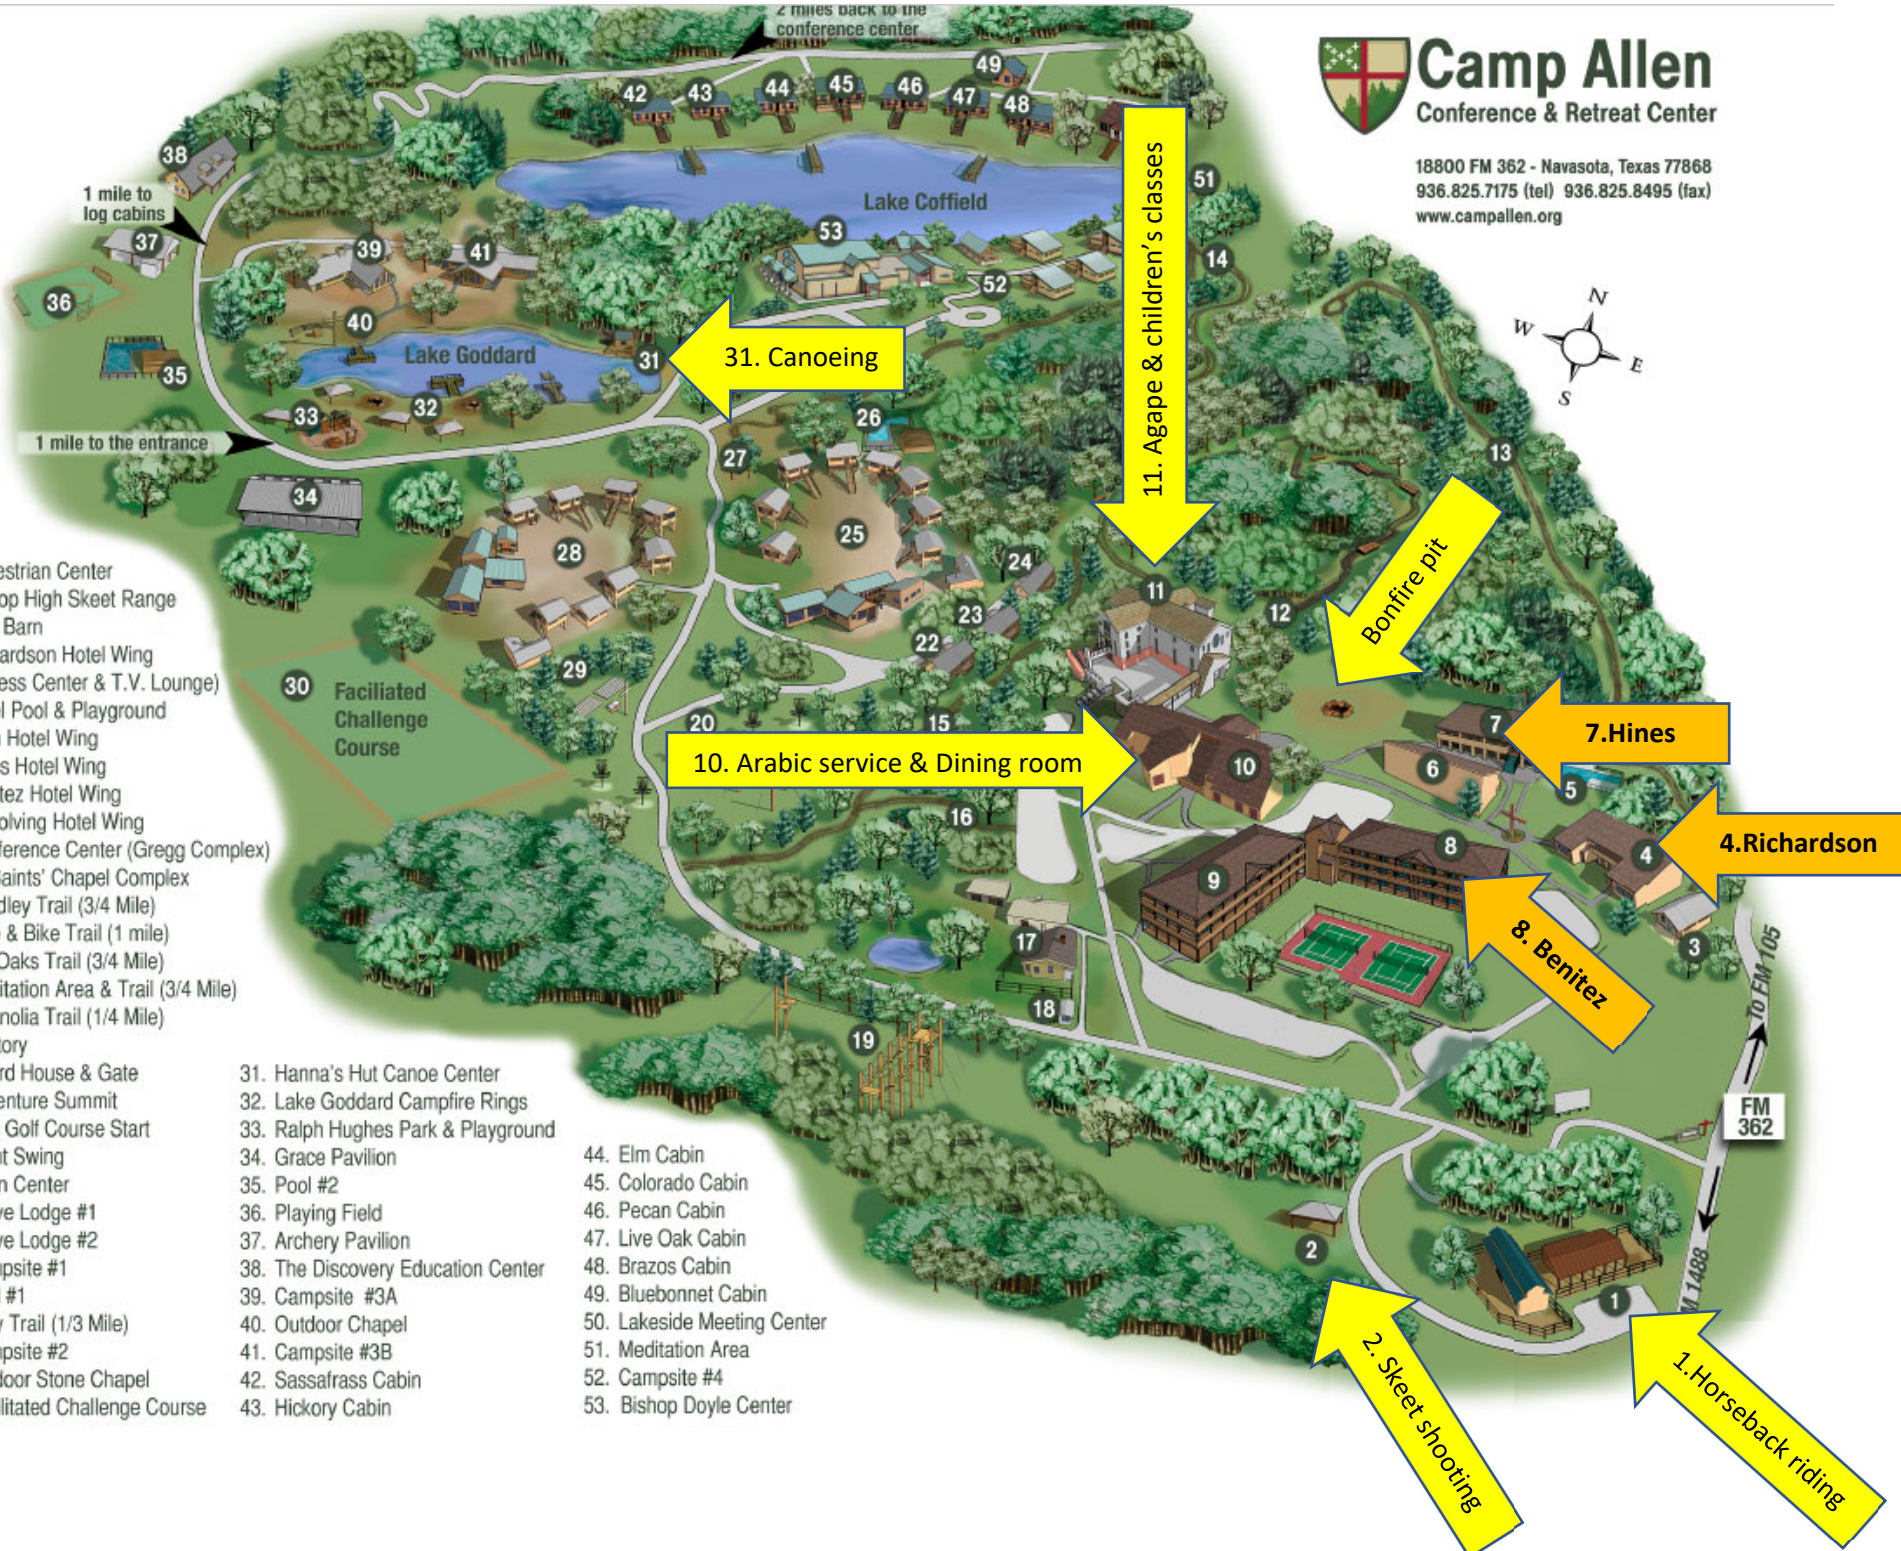

- 31. Hanna's Hut Canoe Center
- 32. Lake Goddard Campfire Rings
- 33. Ralph Hughes Park & Playground
- 34. Grace Pavilion
- 35. Pool #2
- 36. Playing Field
- 37. Archery Pavilion
- 38. The Discovery Education Center
- 39. Campsite #3A
- 40. Outdoor Chapel
- 41. Campsite #3B
- 42. Sassafrass Cabin
- 43. Hickory Cabin

- 44. Elm Cabin
- 45. Colorado Cabin
- 46. Pecan Cabin
- 47. Live Oak Cabin
- 48. Brazos Cabin
- 49. Bluebonnet Cabin
- 50. Lakeside Meeting Center
- 51. Meditation Area
- 52. Campsite #4
- 53. Bishop Doyle Center

31. Canoeing

11. Agape & children's classes

Bonfire pit

7. Hines

10. Arabic service & Dining room

4. Richardson

8. Benitez

2. Skeet shooting

1. Horseback riding

1 mile to log cabins

1 mile to the entrance

2 miles back to the conference center

FM 362
FM 1488
to FM 105